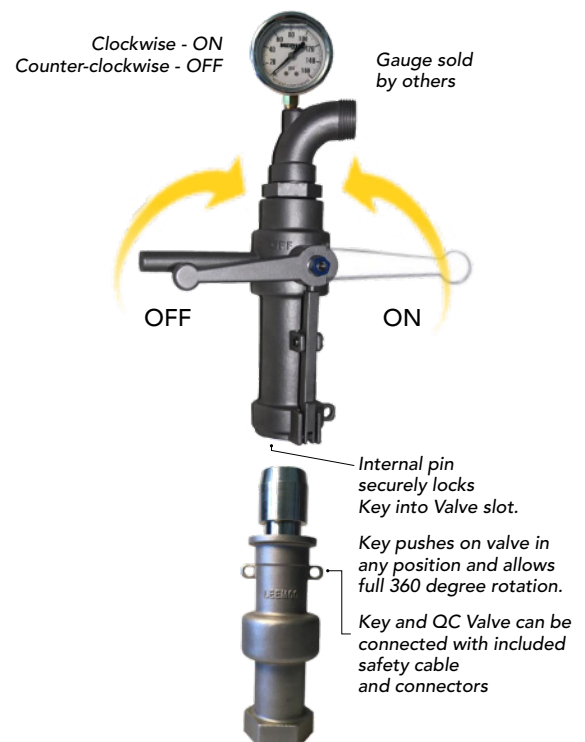

LV SERIES ANGLE VALVES

In conjunction with the RSST lateral saddle, lateral take-off becomes much easier and less costly than traditional configurations. Usually there would be a pipe piece out of the saddle going into a bend connected to another piece. This is then connected to an isolation valve and then connected to the lateral pipe.

Four of these parts and the installation of them are eliminated with the LV valve.

- Ductile Iron Corrosion and Stainless Steel construction
- Cost effective compared to traditional lateral connection process
- Quick to install and no special equipment required
- Inbuilt isolation easy for staged work
- 360 degree rotation with gasket connection to RSST saddle
- 2400 KPA rating
- 10 year warranty

QUICK COUPLING VALVES

Traditional QCV relies on turning motion sometimes leading to disconnection over time.

- Leemco QCV actuation does not require turning
- Can be safely actuated whilst operator not directly above
- Durable stainless steel construction
- Accepts hose swivel and pressure gauge connection
- Effluent option available

QCV STABILISER

The Leemco Stabiliser securely attaches to the base of the Quick Coupling Valve. Wide and extended wings, packed in the soil prevent the valve from rotating or moving in the vertical plane.