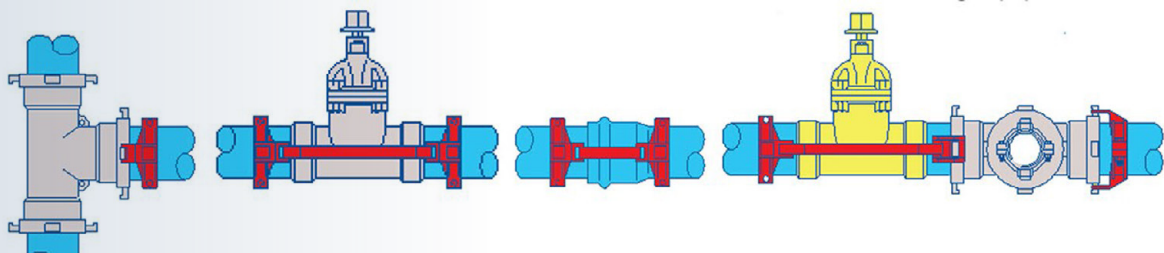

LPP-SERIES JOINT RESTRAINT

- Fusion-bonded epoxy coating
- Restrains pipe bells before and after fittings
- Easy to install 2-bolt joint restraints
- Blunt cast serrations will not damage pipe surface